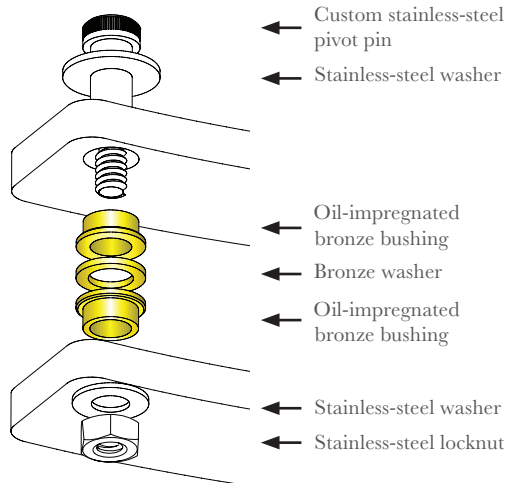

STEELSITES™

SIDE-DEPOSIT RECEPTACLES

STEELSITES™ SIDE-DEPOSIT RECEPTACLES

VICTOR  STANLEY®

Create a timeless moment.®

These side-deposit receptacles feature side-door hinges that incorporate stainless-steel pins and oil-impregnated bronze bushings, eliminating friction and maximizing the lifespan of the product. The contemporary SDC and RSDC steel receptacle embraces an uncluttered, clean-lined design, exceptionally high recycled content, and features two unique side-deposits. It's just one more way Victor Stanley helps you create the perfect setting for timeless moments.

Raised band and decals.

RSDC SIDE-DEPOSIT RECEPTACLE

Model RSDC-36: 36 gal (136 L) capacity.

Standard solid convex lid with divider. Customized steel panels to isolate different waste streams entering the receptacle, such as separating cans or plastic bottles from paper. Heavy steel latch. Half-Moon liners. Standard decal package. US Patents D671,289 S; D661,857 S.

OPTIONS

Keyed lock (US Patent 6,339,944 B1). Ashtray (standard or covered). Raised band and decals. Custom decals and plaques.

See product specifications for further details. Drawings are not to scale. Our TGIC powder-coating averages 8–10 mils (200–250 microns) thick and is applied in-house to ensure the highest level of quality. Offered in 12 standard and metallic colors, plus a full range of RAL colors with available color matching. Additional cost may apply.

SIDE-DOOR HINGES

Composed of embedded precision stainless-steel pivot pins and oil-impregnated bronze bushings for reliable all-weather durability year after year.

ASHTRAYS

Our large, heavy duty, stainless steel ashtrays are 2 in (51 mm) deep and are available in standard or covered.