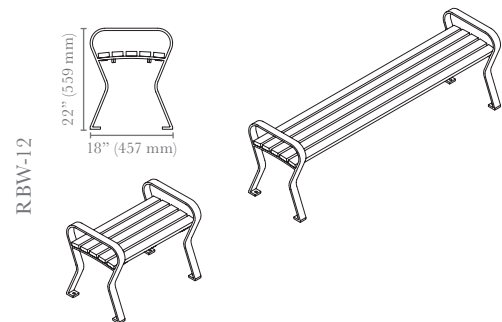

OPTIONS

Intermediate armrests (bolt-on) for 4 or 6 ft (1.2 or 1.8 m) length.

See product specifications for further details. Drawings are not to scale. Our TGIC powder-coating averages 8-10 mils (200-250 microns) thick and is applied in-house to ensure the highest level of quality. Offered in 15 standard, satin and metallic colors, plus a full range of RAL colors with available color matching. Additional cost may apply.