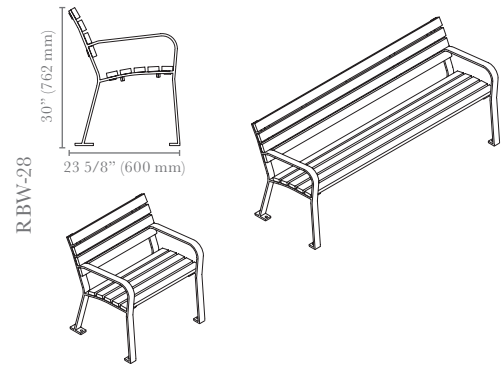

VICTOR  STANLEY®

*Create a timeless moment.®*

We have seamlessly wedded the functionality of our most popular steel bench design with the minimalistic beauty of the Reverie collection. The RBW-28 is the embodiment of the Steelsites™ RB collection's refined elegance and comfort. With a solid steel frame composed of 98% recycled content and genuine Ipe wood slats, the RBW-28 creates the perfect pairing of sleek design with strength, durability, and sustainability.

## RBW-28 BENCH

2, 4 or 6 ft (.61, 1.2 or 1.8 m) length. Surface mount. Wood slats.

### OPTIONS

Intermediate armrests (bolt-on) for 4 or 6 ft (1.2 or 1.8 m) length.

## RBW-12 BACKLESS BENCH

2, 4 or 6 ft (.61, 1.2 or 1.8 m) length. Surface mount. Wood slats.